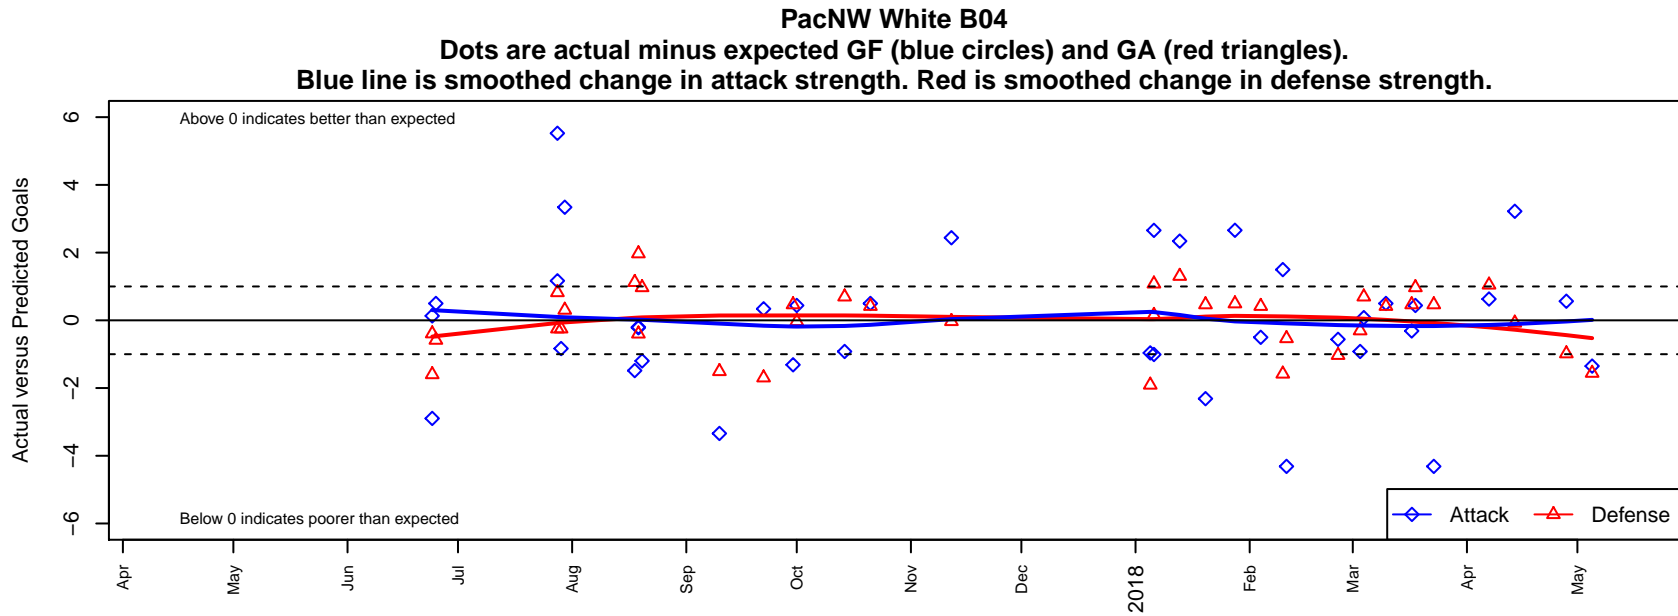

PacNW White B04

Pacific Northwest SC
 Tukwila, WA
 B04 total strength=1207
 attack=5.85 defense=2.87
 fall league = RCL B04 Div 4

alt names used:
 PacNW B04 White
 PacNW B04 White C
 PACNW B04W (WA)
 PACNW B04W
 PacNW B04 White C
 PacNW B04 White C

**attack and defense variance (black dot)
relative to other teams
and top 10 in region**

**attack and defense rating
relative to others at age
and all opponents in last 13 months**

Performance relative to 13 month average