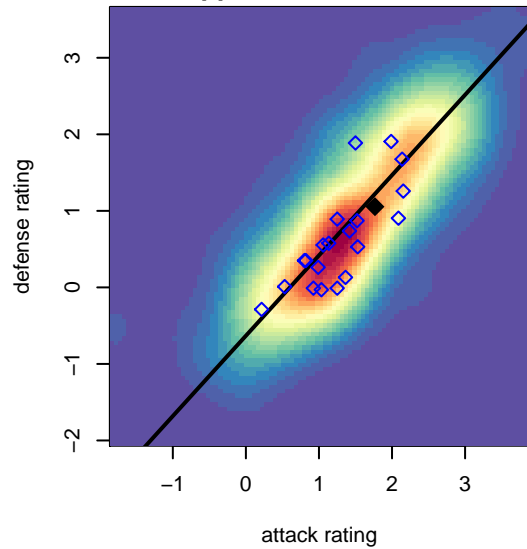

PacNW White B04

Pacific Northwest SC
 Tukwila, WA
 B04 total strength=1207
 attack=5.85 defense=2.87
 fall league = RCL B04 Div 4

alt names used:
 PacNW B04 White
 PacNW B04 White C
 PACNW B04W (WA)
 PACNW B04W
 PacNW B04 White C
 PacNW B04 White C

**attack and defense variance (black dot)
relative to other teams
and top 10 in region**

**attack and defense rating
relative to others at age
and all opponents in last 13 months**

Performance relative to 13 month average