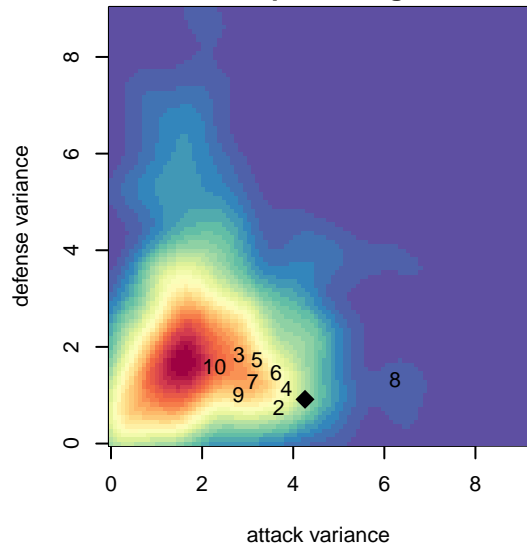

PacNW White B04

Pacific Northwest SC
 Tukwila, WA
 B04 total strength=1207
 attack=5.85 defense=2.87
 fall league = RCL B04 Div 4

alt names used:
 PacNW B04 White
 PacNW B04 White C
 PACNW B04W (WA)
 PACNW B04W
 PacNW B04 White C
 PacNW B04 White C

Venues played:
 2017 Snohomish United Invt Group A
 2017 Oswego Nike Cup Bronze U14
 2017 Tyee Cup Gold U14
 2017 RCL B04 Div 4
 2017 PacNW Winter Classic 2004 Premier 2
 2017 WYS Presidents Cup B04 Division 2

**attack and defense variance (black dot)
relative to other teams
and top 10 in region**

**attack and defense rating
relative to others at age
and all opponents in last 13 months**

Performance relative to 13 month average