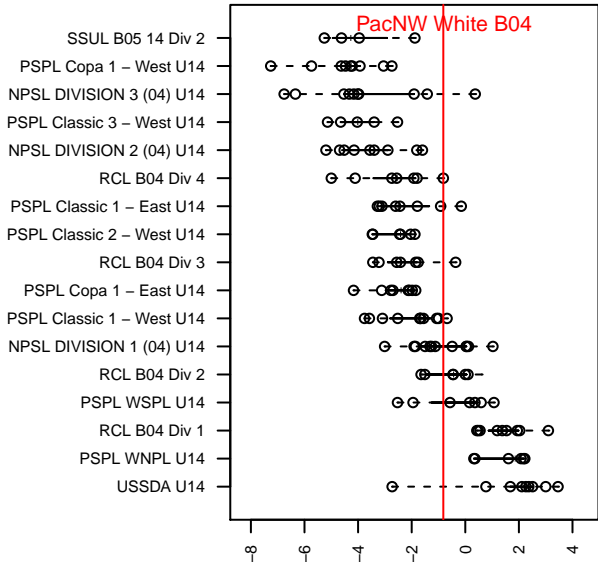

PacNW White B04

Pacific Northwest SC
 Tukwila, WA
 B04 total strength=1207
 attack=5.85 defense=2.87
 fall league = RCL B04 Div 4

alt names used:
 PacNW B04 White
 PacNW B04 White C
 PACNW B04W (WA)
 PACNW B04W
 PacNW B04 White C
 PacNW B04 White C

Venues played:
 2017 Snohomish United Invt Group A
 2017 Oswego Nike Cup Bronze U14
 2017 Tyee Cup Gold U14
 2017 RCL B04 Div 4
 2017 PacNW Winter Classic 2004 Premier 2
 2017 WYS Presidents Cup B04 Division 2

**attack and defense variance (black dot)
relative to other teams
and top 10 in region**

**attack and defense rating
relative to others at age
and all opponents in last 13 months**

Performance relative to 13 month average